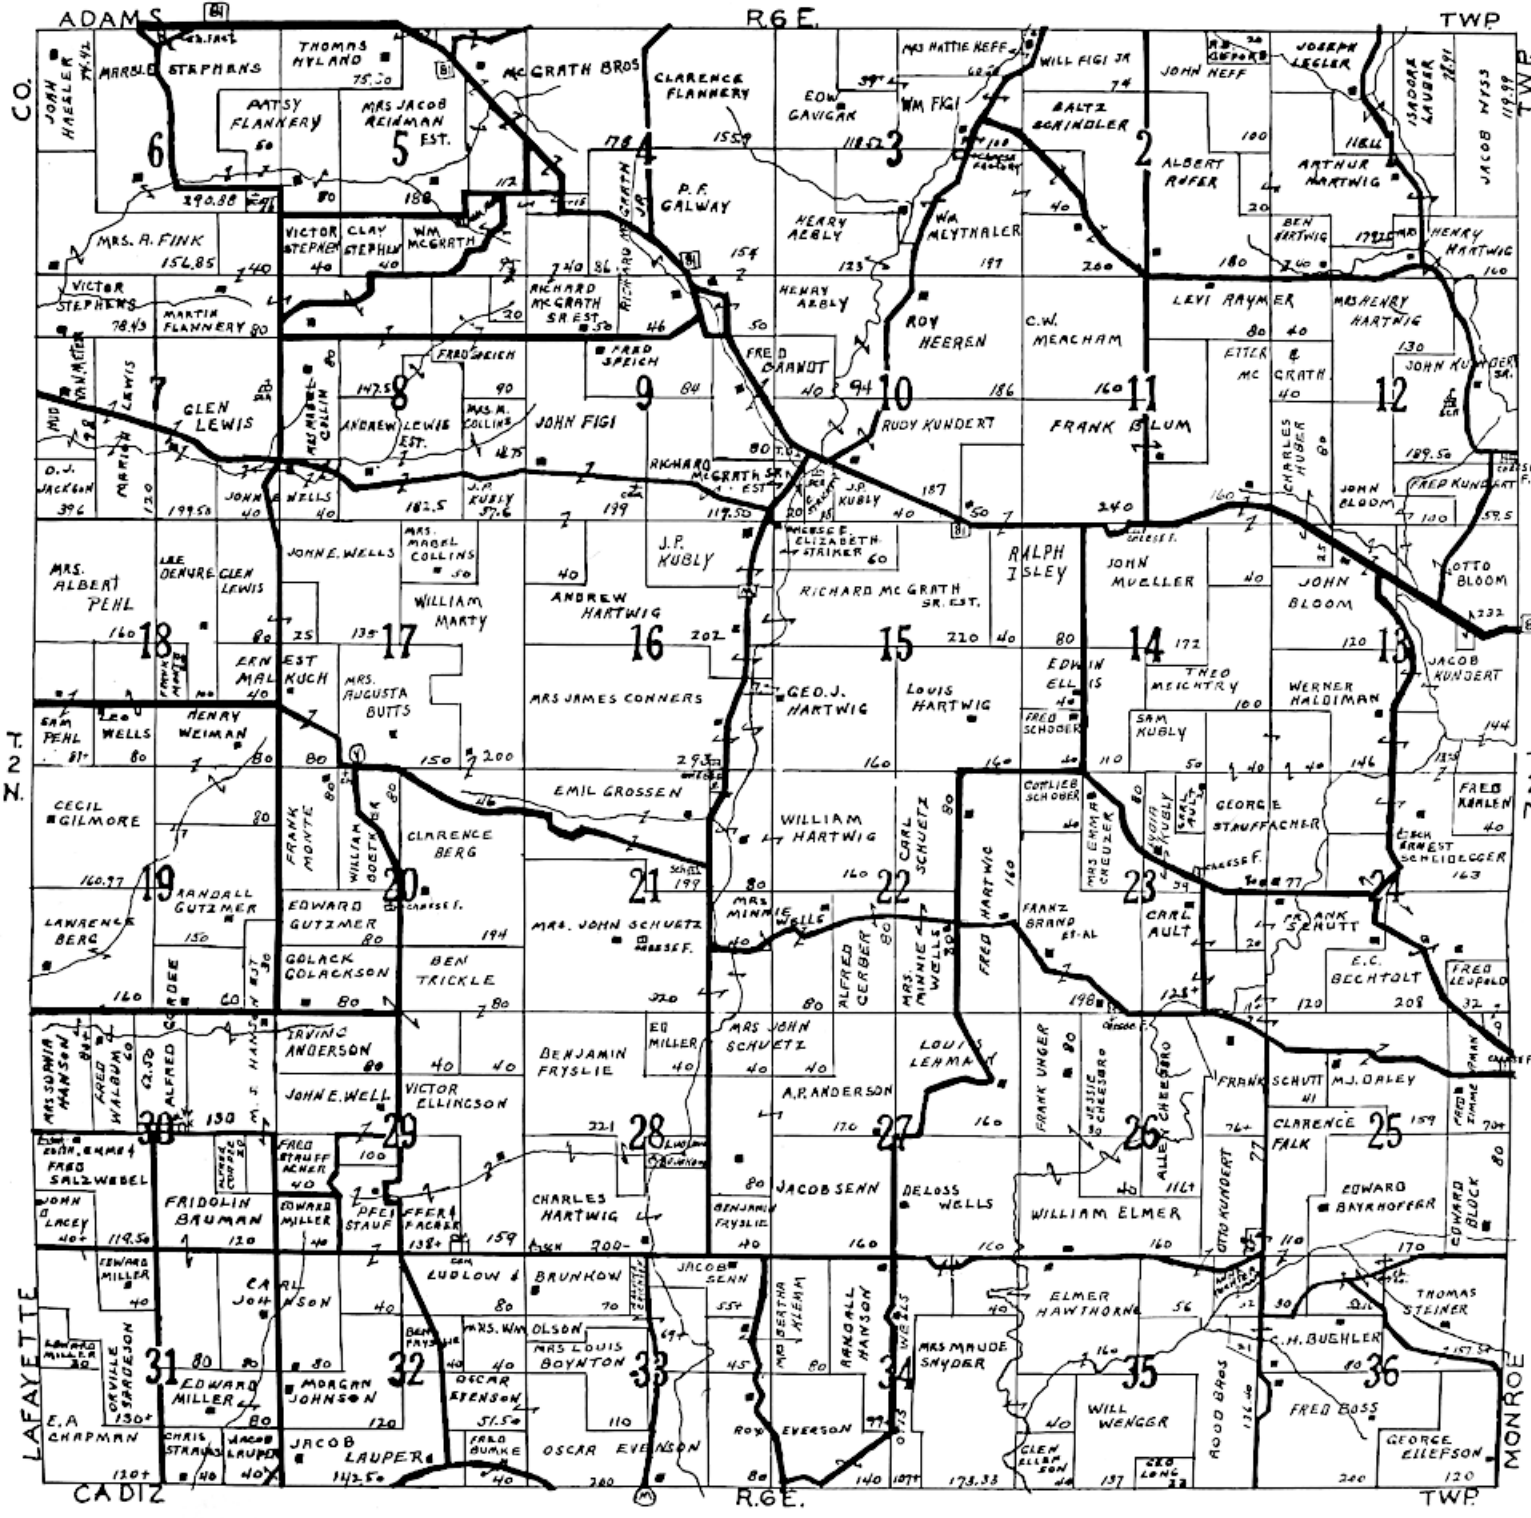

Jordan Township Green County, Wisconsin

Town 2 North

Range 6 East

SCALE 2 INCHES = 1 MILE