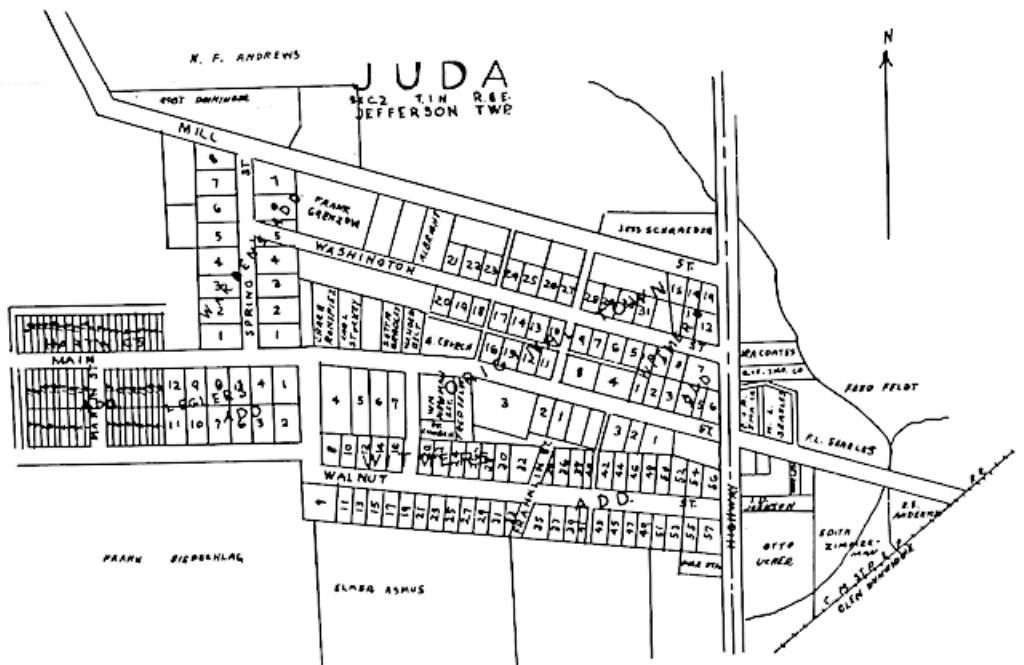

# VILLAGES UNINCORPORATED GREEN COUNTY, WISCONSIN

VILLAGES  
UNINCORPORATED  
GREEN COUNTY, WISCONSIN

MONTICELLO  
 SEC. 7 & 18 T. 3N. R. 8E.  
 MT PLEASANT TWP.

VILLAGES  
 of GREEN COUNTY, WISCONSIN

SCALE: 1 INCH=400 FEET