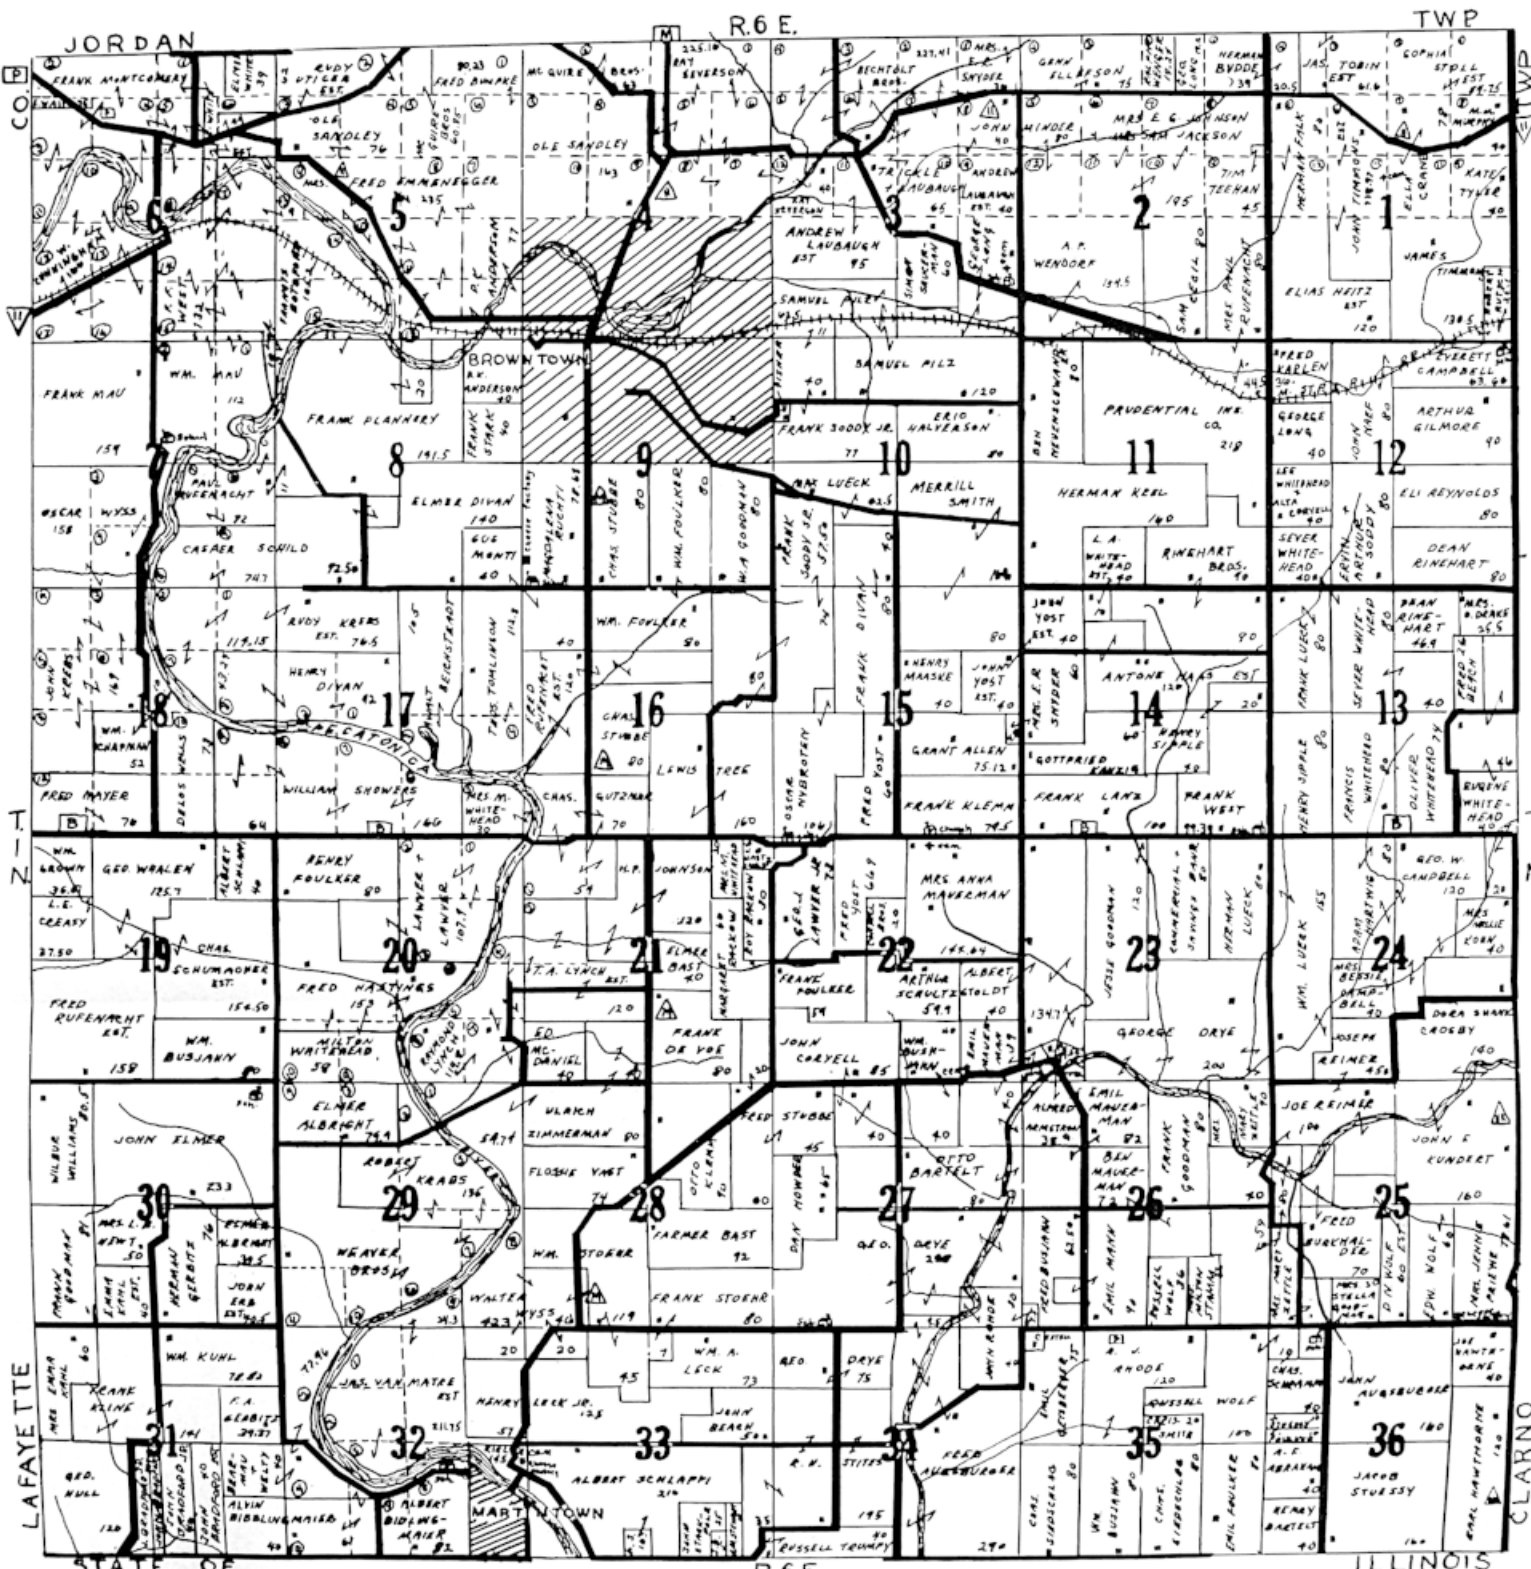

Cadiz Township Green County, Wisconsin

Town 1 North

Range 6 East

SCALE 2 INCHES=1 MILE

LAFAYETTE
STATE OF

R. 6 E.

ILLINOIS

CLARNO